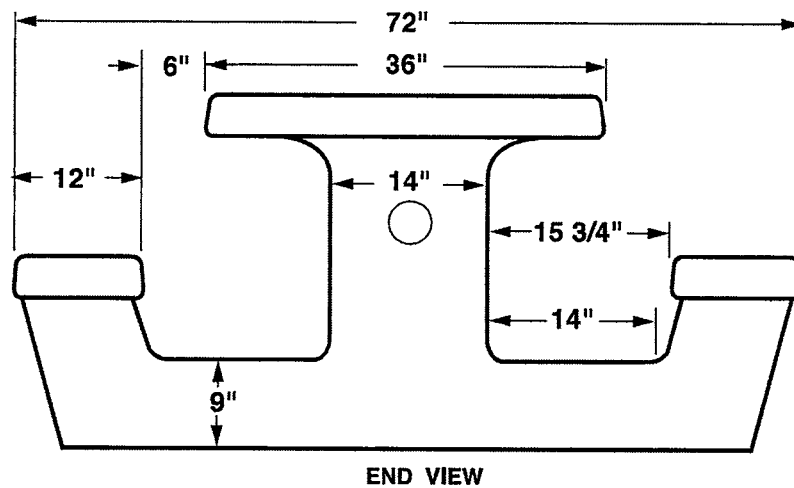

Concrete Picnic Tables at a Discounted Price!!!

Don't miss out on this limited one time sales offer! We have a limited number of concrete picnic tables that are 8' long. These tables customarily sell for $750 each but we are offering them at the discounted price of $650 each, plus a nominal amount for delivery.

These are not seconds or damaged goods!

Don't hesitate to call or e-mail us with questions. If you are interested in buying any or all of these picnic tables let us know right away. They are going away on a first come first serve basis, so call us at 800.514.8888 and reserve your tables now.

NOTES:

QUANTITY =

CONCRETE COLOR = GOLDEN BUFF (See Color Link On Website)

FINISH / TEXTURE = SMOOTH

SEALER = STANDARD

<http://www.universalprecast.com>

UNIVERSAL PRECAST CONCRETE

Tel: 800.514.8888 Fax: 408.291.8888 sales@universalprecast.com

PICNIC TABLE / ANTI-GRIND GROOVES | Model #TP 9636 AG | Weight 2,600 Lbs.