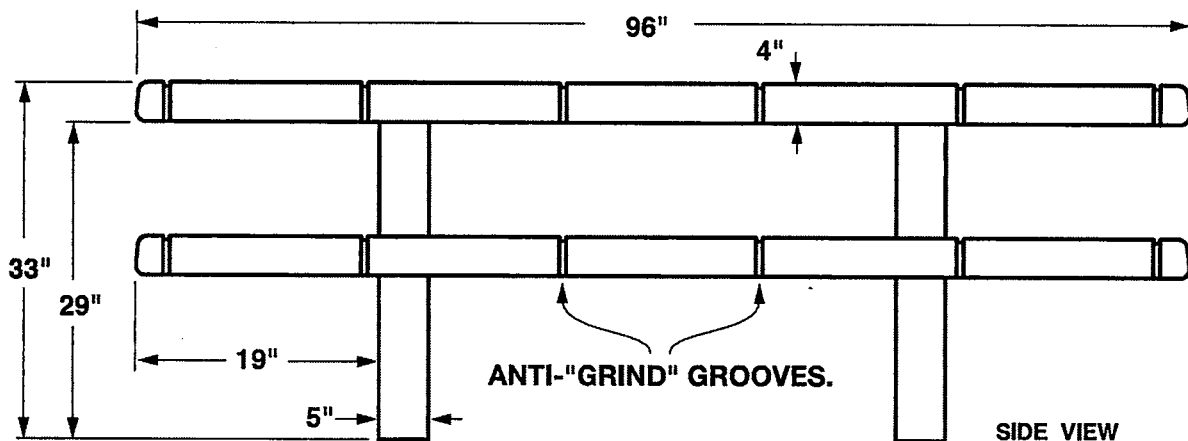

Concrete Picnic Tables at a Discounted Price!!!

Don't miss out on this limited one time sales offer! We have a limited number of concrete picnic tables that are 8' long. These tables customarily sell for $750 each but we are offering them at the discounted price of $650 each, plus a nominal amount for delivery.

These are not seconds or damaged goods!

Don't hesitate to call or e-mail us with questions. If you are interested in buying any or all of these picnic tables let us know right away. They are going away on a first come first serve basis, so call us at 800.514.8888 and reserve your tables now.

NOTES:

QUANTITY =

CONCRETE COLOR = GOLDEN BUFF (See Color Link On Website)

FINISH / TEXTURE = SMOOTH

SEALER = STANDARD

<http://www.universalprecast.com>

UNIVERSAL PRECAST CONCRETE

Tel: 800.514.8888 Fax: 408.291.8888 sales@universalprecast.com

PICNIC TABLE / ANTI-GRIND GROOVES | Model #TP 9636 AG | Weight 2,600 Lbs.